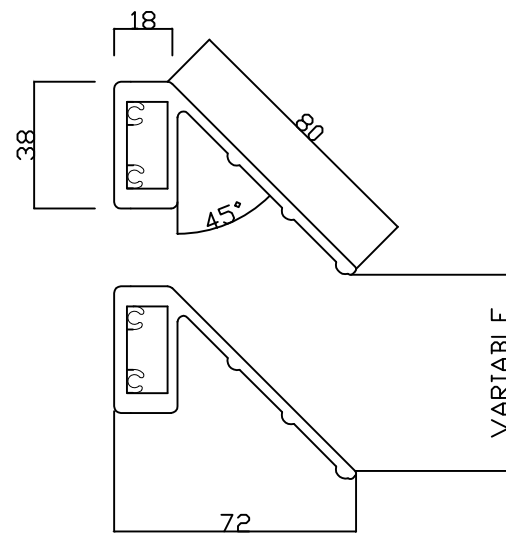

DUET MULTISCREEN PROFILE

- MAXIMUM BLADE SPAN 3000MM
- MAXIMUM BLADE LENGTH 6500MM
- SUN SCREEN/PRIVACY SCREEN/FENCING
- VARIABLE BLADE CONFIGURATIONS

| Rev | Description | Date |
|-----|--------------|-------|
| A | FOR APPROVAL | 19/02 |

| | |
|-----------------------|-----------------------|
| Drawn TW | Checked HW |
| Date 03/03/15 | Scale SCALE |
| Drawing No. DMS-01 | Revision No. REV_A |