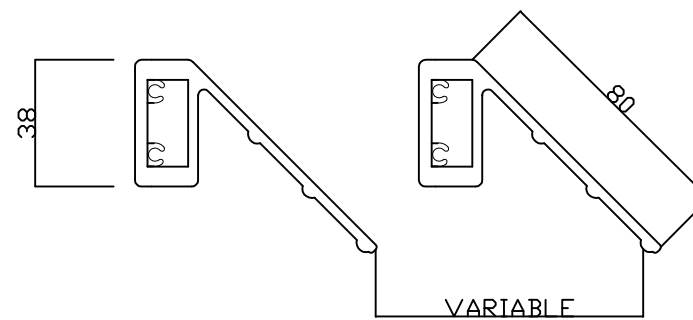

DUET MULTISCREEN PROFILE

- MAXIMUM BLADE SPAN 3000MM
- MAXIMUM BLADE LENGTH 6500MM
- SUN SCREEN/PRIVACY SCREEN/FENCING
- VARIABLE BLADE CONFIGURATIONS

| Rev | Description | Date |
|-----|--------------|-------|
| A | FOR APPROVAL | 19/02 |